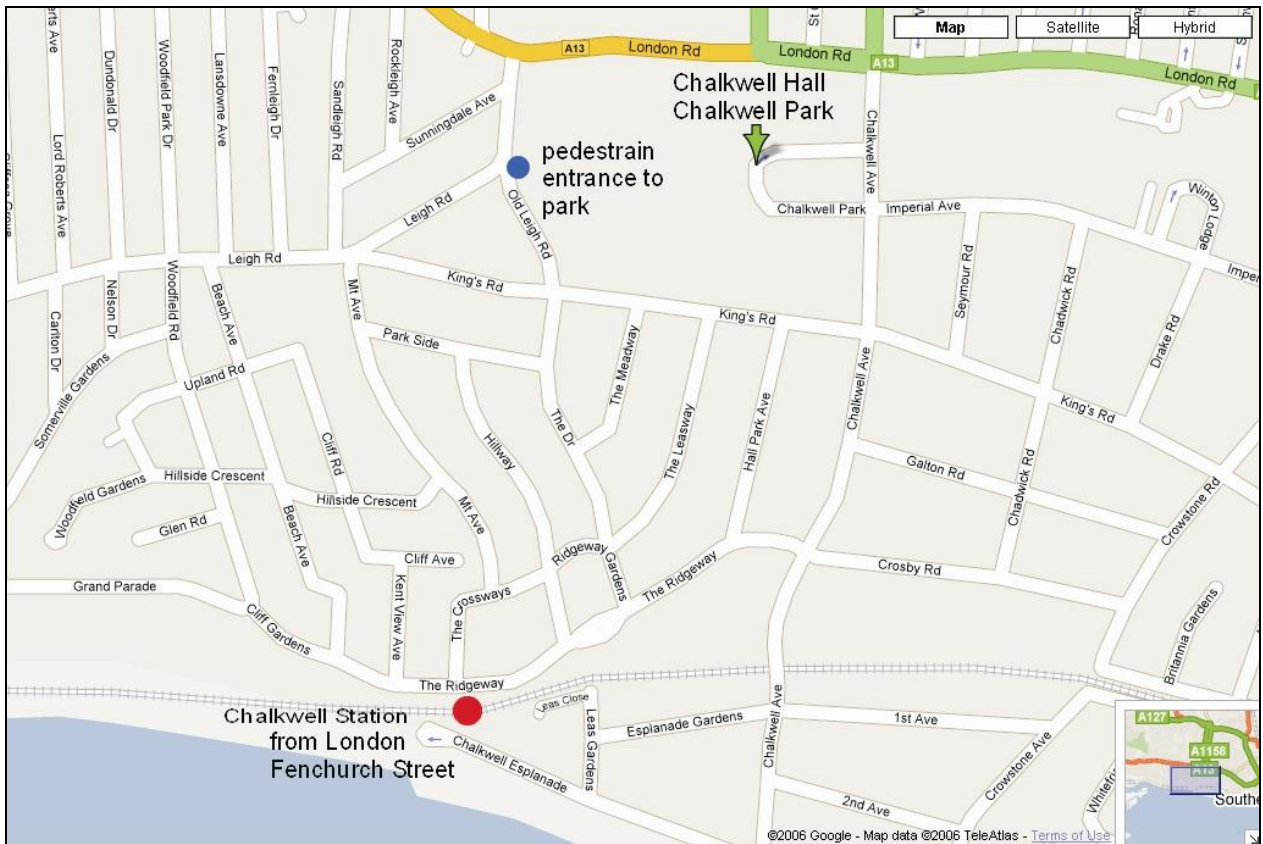

MAPS

MAP TO CHALKWELL HALL FROM CHALKWELL STATION